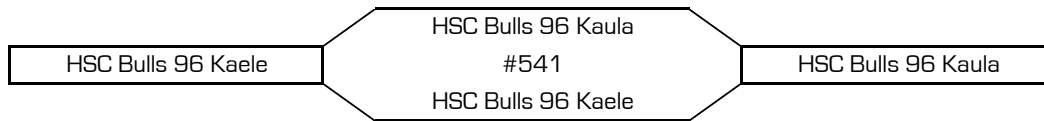

*PLAYOFF FORMAT & RESULTS*

**1204 HSC Bulls 96 Kaula**  
1st Place

**1216 Real 96B**  
2nd Place

**1212 HSC Bulls 96 Kaele**  
3rd Place

**1201 HI Rush BU12 Nike**  
4th Place

DATE	TIME	HOME TEAM	F	#	VISITING TEAM	F	#
Feb - 23	04:00 PM	HI Rush Nike	0	3	Real 96B	6	537
Feb - 23	04:00 PM	Bulls 96 Kaula	4	0	Bulls 96 Kaele	7	541