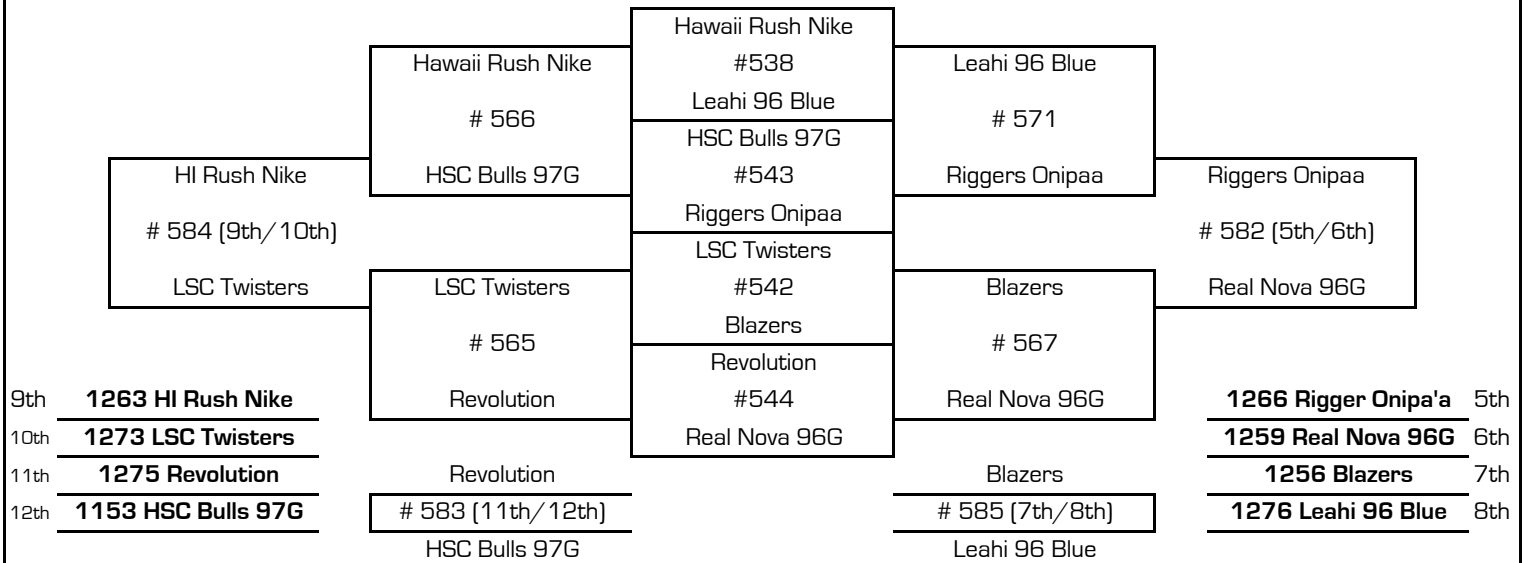

GROUP E

PTS	GP	W	D	L	GD	GA	GS
-----	----	---	---	---	----	----	----

E

1	1259	Real Hawaii Futbol Club	Real Nova 96G	6	2	2	0	0	4	2	11
2	1275	Leeward Soccer Club	LSC Twisters	3	2	1	0	1	-2	2	6
3	1278	Leahi Soccer Club	Leahi 96 Green	0	2	0	0	2	-6	14	1

E

DATE	TIME	HOME TEAM	SCORE	VISITING TEAM	F	#	DATE	TIME	HOME TEAM	SCORE	VISITING TEAM	F	#
Jan - 05	04:30 PM	Leahi 96 Green	0 5	LSC Twisters	12	137	Jan - 19	09:00 AM	LSC Twisters	1 2	Real Nova 96G	18	264
Jan - 13	03:00 PM	Real Nova 96G	9 1	Leahi 96 Green	18	218							

**WINTER SEASON
2007-2008**

**OAHU LEAGUE (HYSA)
GU12**

PLAYOFF FORMAT & RESULTS

DATE	TIME	HOME TEAM	F	#	VISITING TEAM	F	#	DATE	TIME	HOME TEAM	F	#	VISITING TEAM	F	#
Feb - 23		Ka'oi SC Cobras	0	2	Leahi Premier	545		Feb - 24		Ka'oi Cobras	0	1	HSC Bulls 96G	572	
Feb - 23		HSC Bulls 96G	0	1	Real Copa 96G	549		Mar - 01		HSC Bulls 96G	3	2	Real Copa 96G	586	
Feb - 24		Leahi Premier	2	0	Real Copa 96G	568		Mar - 02		Leahi Premier	2	1	HSC Bulls 96G	588	

DATE	TIME	HOME TEAM	F	#	VISITING TEAM	F	#	DATE	TIME	HOME TEAM	F	#	VISITING TEAM	F	#
Feb - 23		Hawaii Rush Nike	2	3	Leahi 96 Blue	538		Feb - 24		Blazers	2(3)	2(4)	Real Nova 96G	567	
Feb - 23		LSC Twisters	1	2	Blazers	542		Feb - 24		Leahi 96 Blue	1	3	Riggers Onipaa	568	
Feb - 23		HSC Bulls 97G	0	6	Riggers Onipaa	543		Mar - 01		Revolution	1	0	HSC Bulls 97G	583	
Feb - 23		Revolution	0	1	Real Nova 96G	544		Mar - 01		HI Rush Nike	2	0	LSC Twisters	584	
Feb - 24		LSC Twisters	2	1	Revolution	565		Mar - 01		Blazers	3	2	Leahi 96G Blue	585	
Feb - 24		Hawaii Rush Nike	3	0	HSC Bulls 97G	566		Mar - 01		Riggers Onipaa	1	0	Real Nova 96G	582	