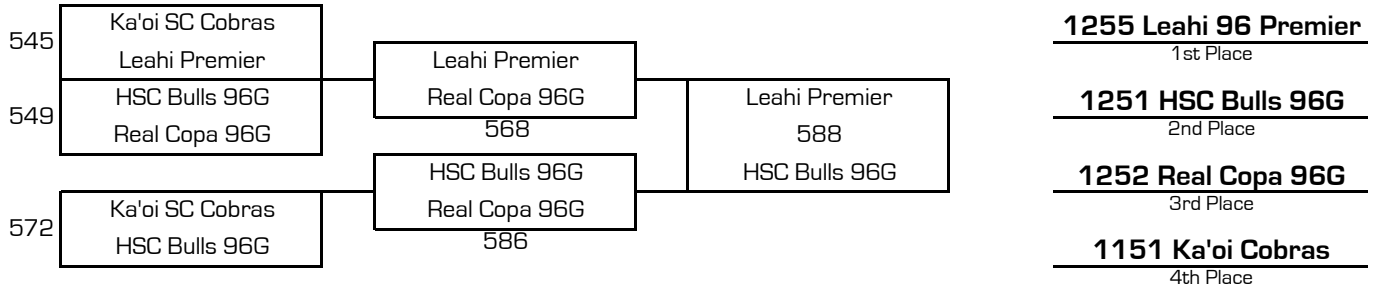

**WINTER SEASON
2007-2008**

**OAHU LEAGUE (HYSA)
GU12**

PLAYOFF FORMAT & RESULTS

DATE	TIME	HOME TEAM	F	#	VISITING TEAM	F	#	DATE	TIME	HOME TEAM	F	#	VISITING TEAM	F	#
Feb - 23		Ka'oi SC Cobras	0	2	Leahi Premier	545		Feb - 24		Ka'oi Cobras	0	1	HSC Bulls 96G	572	
Feb - 23		HSC Bulls 96G	0	1	Real Copa 96G	549		Mar - 01		HSC Bulls 96G	3	2	Real Copa 96G	586	
Feb - 24		Leahi Premier	2	0	Real Copa 96G	568		Mar - 02		Leahi Premier	2	1	HSC Bulls 96G	588